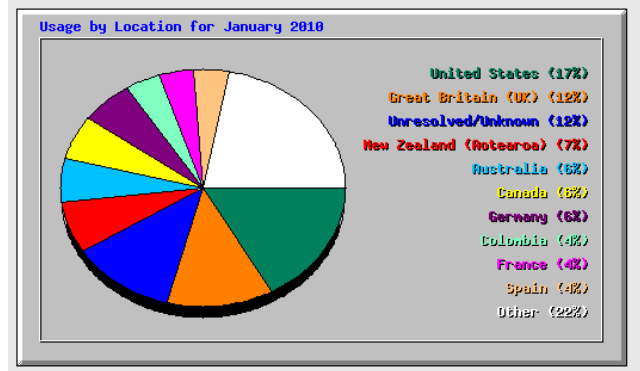

# CONGRESS TV STATISTICS

Top 30 of 68 Total Locations										
#	Hits	Files	kB F	kB In	kB Out	Location				
1	149158	71997	166929453	15.45%	0.00%	United States				
2	108048	44972	130132582	12.04%	0.00%	Great Britain (UK)				
3	105248	50127	120928134	11.19%	0.00%	Unresolved/Unknown				
4	62267	30642	90415164	8.37%	0.00%	New Zealand (Aotearoa)				
5	54048	27242	74648944	6.91%	0.00%	Australia				
6	52609	23891	62004236	5.74%	0.00%	Canada				
7	51708	23705	63811152	5.91%	0.00%	Germany				
8	36406	15992	43927826	4.07%	0.00%	Colombia				
9	33057	13946	41853410	3.87%	0.00%	France				
10	32337	13891	39587386	3.66%	0.00%	Spain				
11	29869	12522	35950420	3.33%	0.00%	Austria				
12	26738	10057	31061289	2.87%	0.00%	Norway				
13	21718	9784	23973861	2.22%	0.00%	Netherlands				
14	13917	7194	14753928	1.37%	0.00%	Chile				
15	11947	7390	11019092	1.02%	0.00%	Indonesia				
16	11145	4907	13037028	1.21%	0.00%	Switzerland				
17	10738	4807	9965324	0.92%	0.00%	Israel				
18	7531	1887	5894979	0.55%	0.00%	Italy				
19	7339	3401	9174289	0.85%	0.00%	Lithuania				
20	6893	4174	9135302	0.85%	0.00%	Uruguay				
21	6847	3014	6084680	0.56%	0.00%	Mexico				
22	6796	3045	8841184	0.82%	0.00%	Portugal				
23	4088	2201	4671828	0.43%	0.00%	India				
24	4057	2421	2478988	0.23%	0.00%	Turkey				
25	4011	2304	7201647	0.67%	0.00%	Singapore				
26	3896	2191	3907466	0.36%	0.00%	Argentina				
27	3808	1969	3693331	0.34%	0.00%	Ukraine				
28	3729	1624	4523515	0.42%	0.00%	Brazil				
29	3592	1381	7871490	0.73%	0.00%	Japan				
30	3372	1674	3045846	0.28%	0.00%	Ireland				